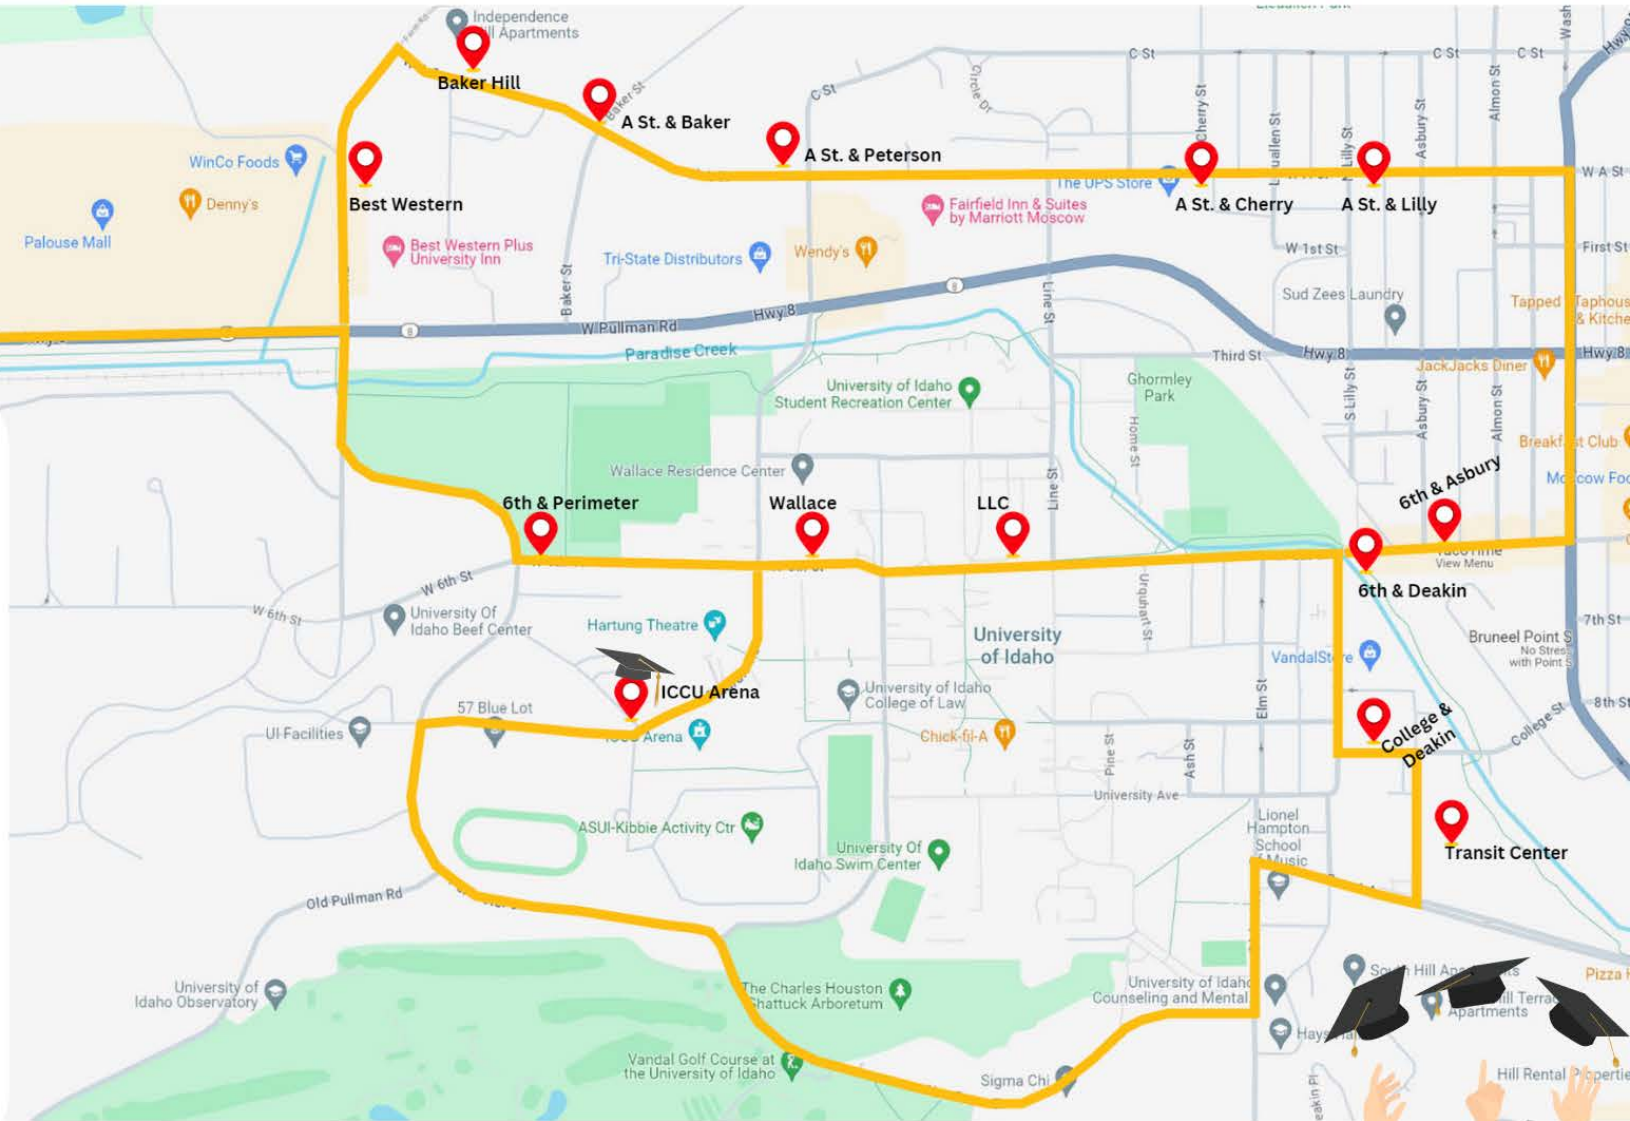

# GRADUATION BUS ROUTE

Saturday, May 11th 8am - 4pm

## Grad Route SCHEDULE

Depart Transit Center	:00
College & Deakin	:01
6th & Deakin	:01
LLC	:02
Wallace	:02
6th & Perimeter	:03
Wal-Mart	:06
Best Western	:20
Baker Hill	:20
A St. & Baker	:20
A St. and Peterson	:21
A St. and Cherry	:22
A St. and Lilly	:23
6th & Asbury	:25
LLC	:27
Wallace	:28
ICCU Arena	:30
Arrive Transit Center	:35

minutes past the hour that the bus arrives

Stop times are approximate. Please arrive at your stop at least 5 mins prior to the scheduled stop time.