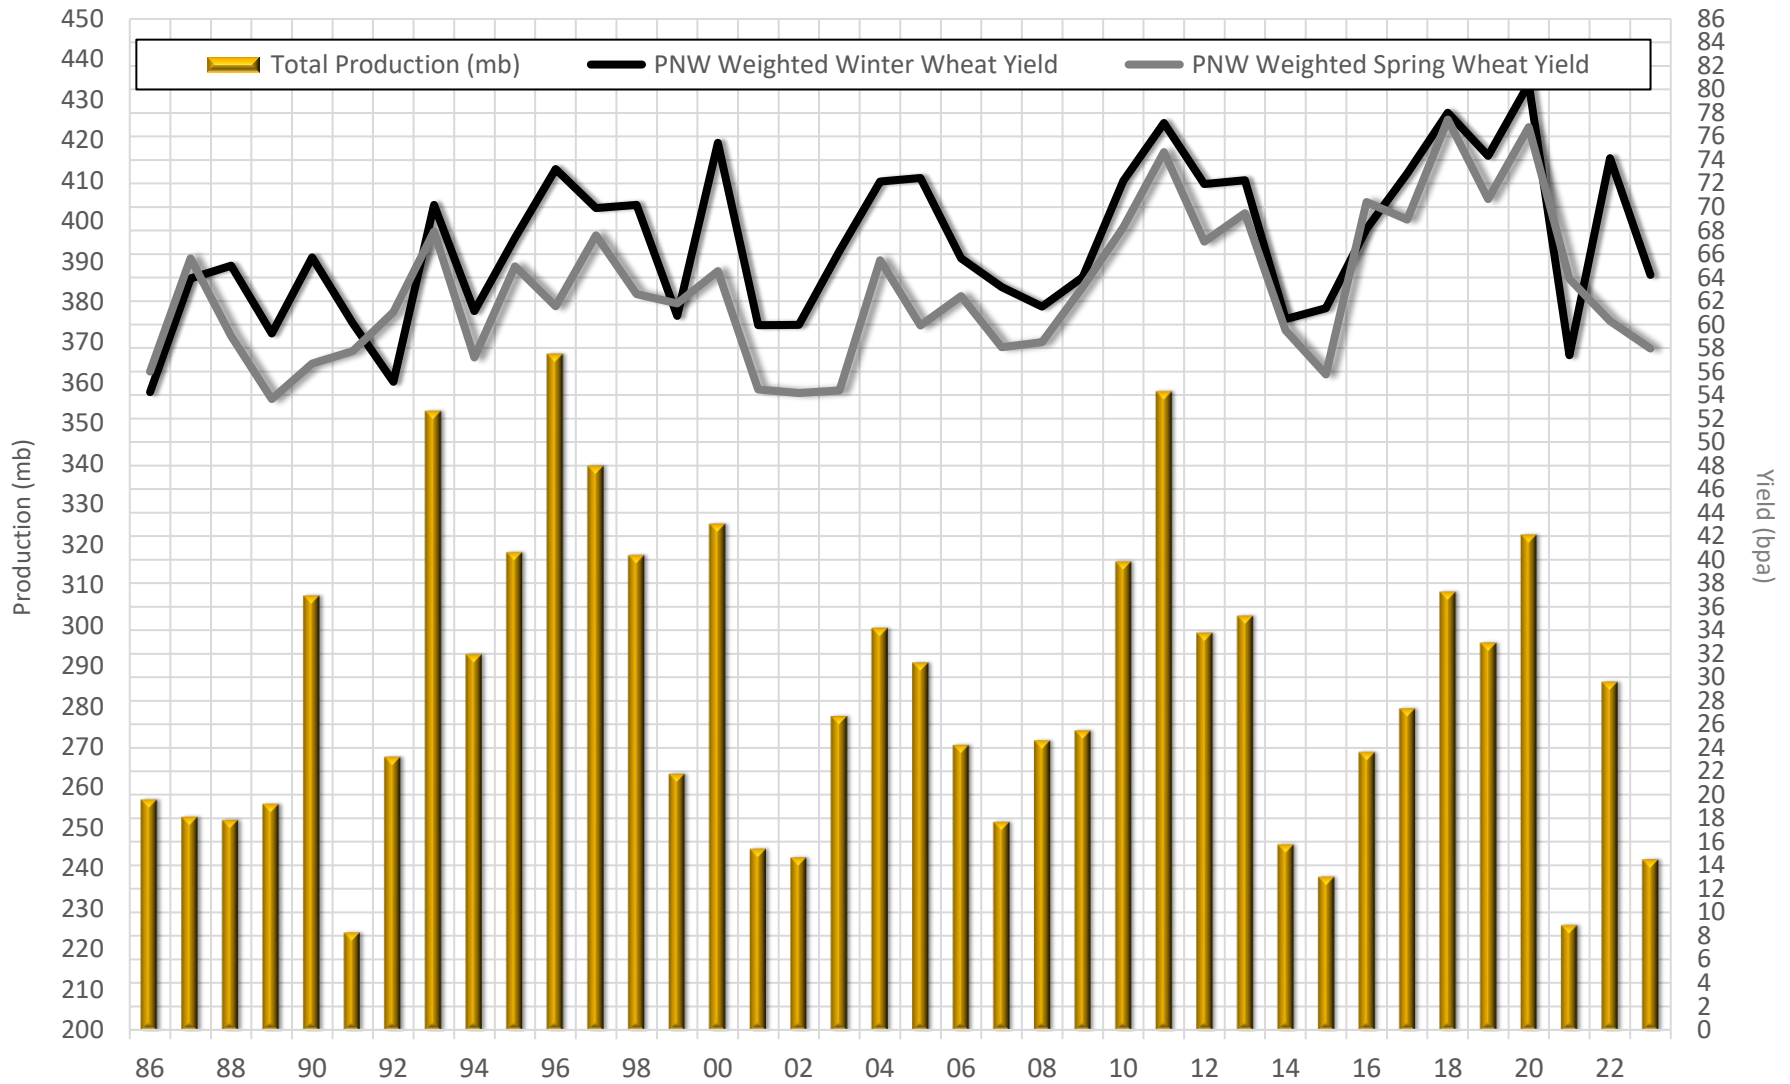

# PNW WHEAT PRODUCTION & WEIGHTED YIELD

PNW: Idaho - Oregon - Washington  
 Source: USDA-NASS