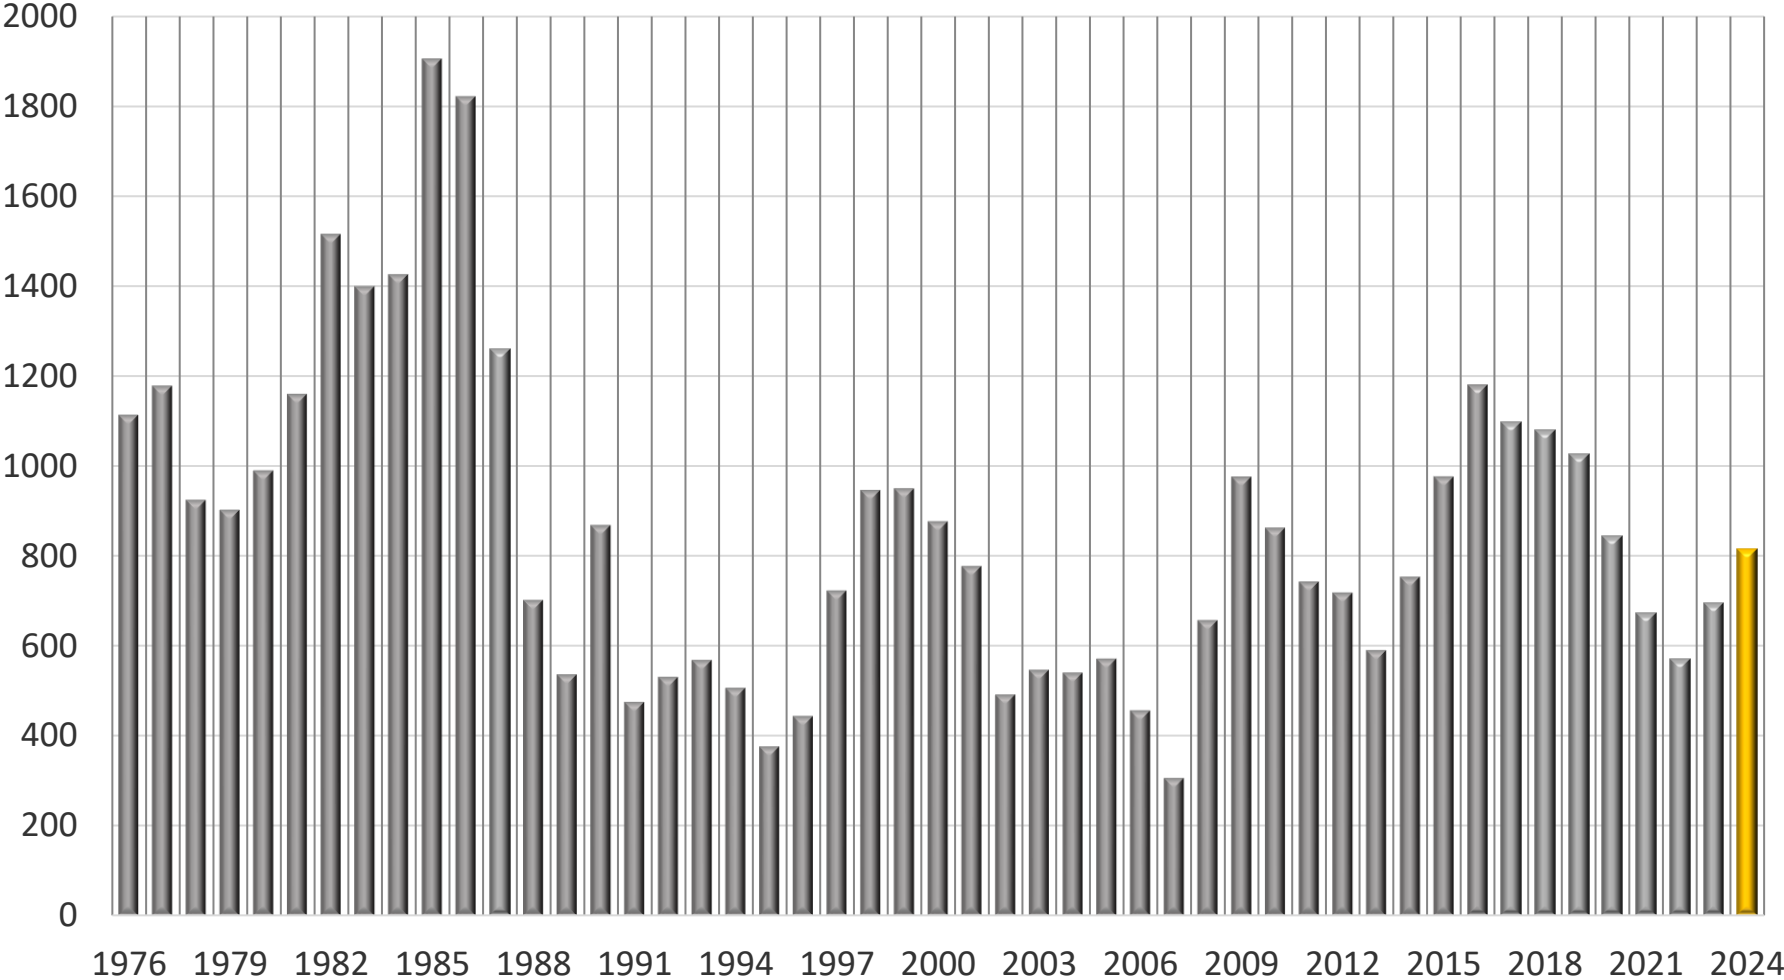

U.S. Wheat Stocks

Million Bushels : 1976-2023 (USDA Projection)

Source: USDA - ERS