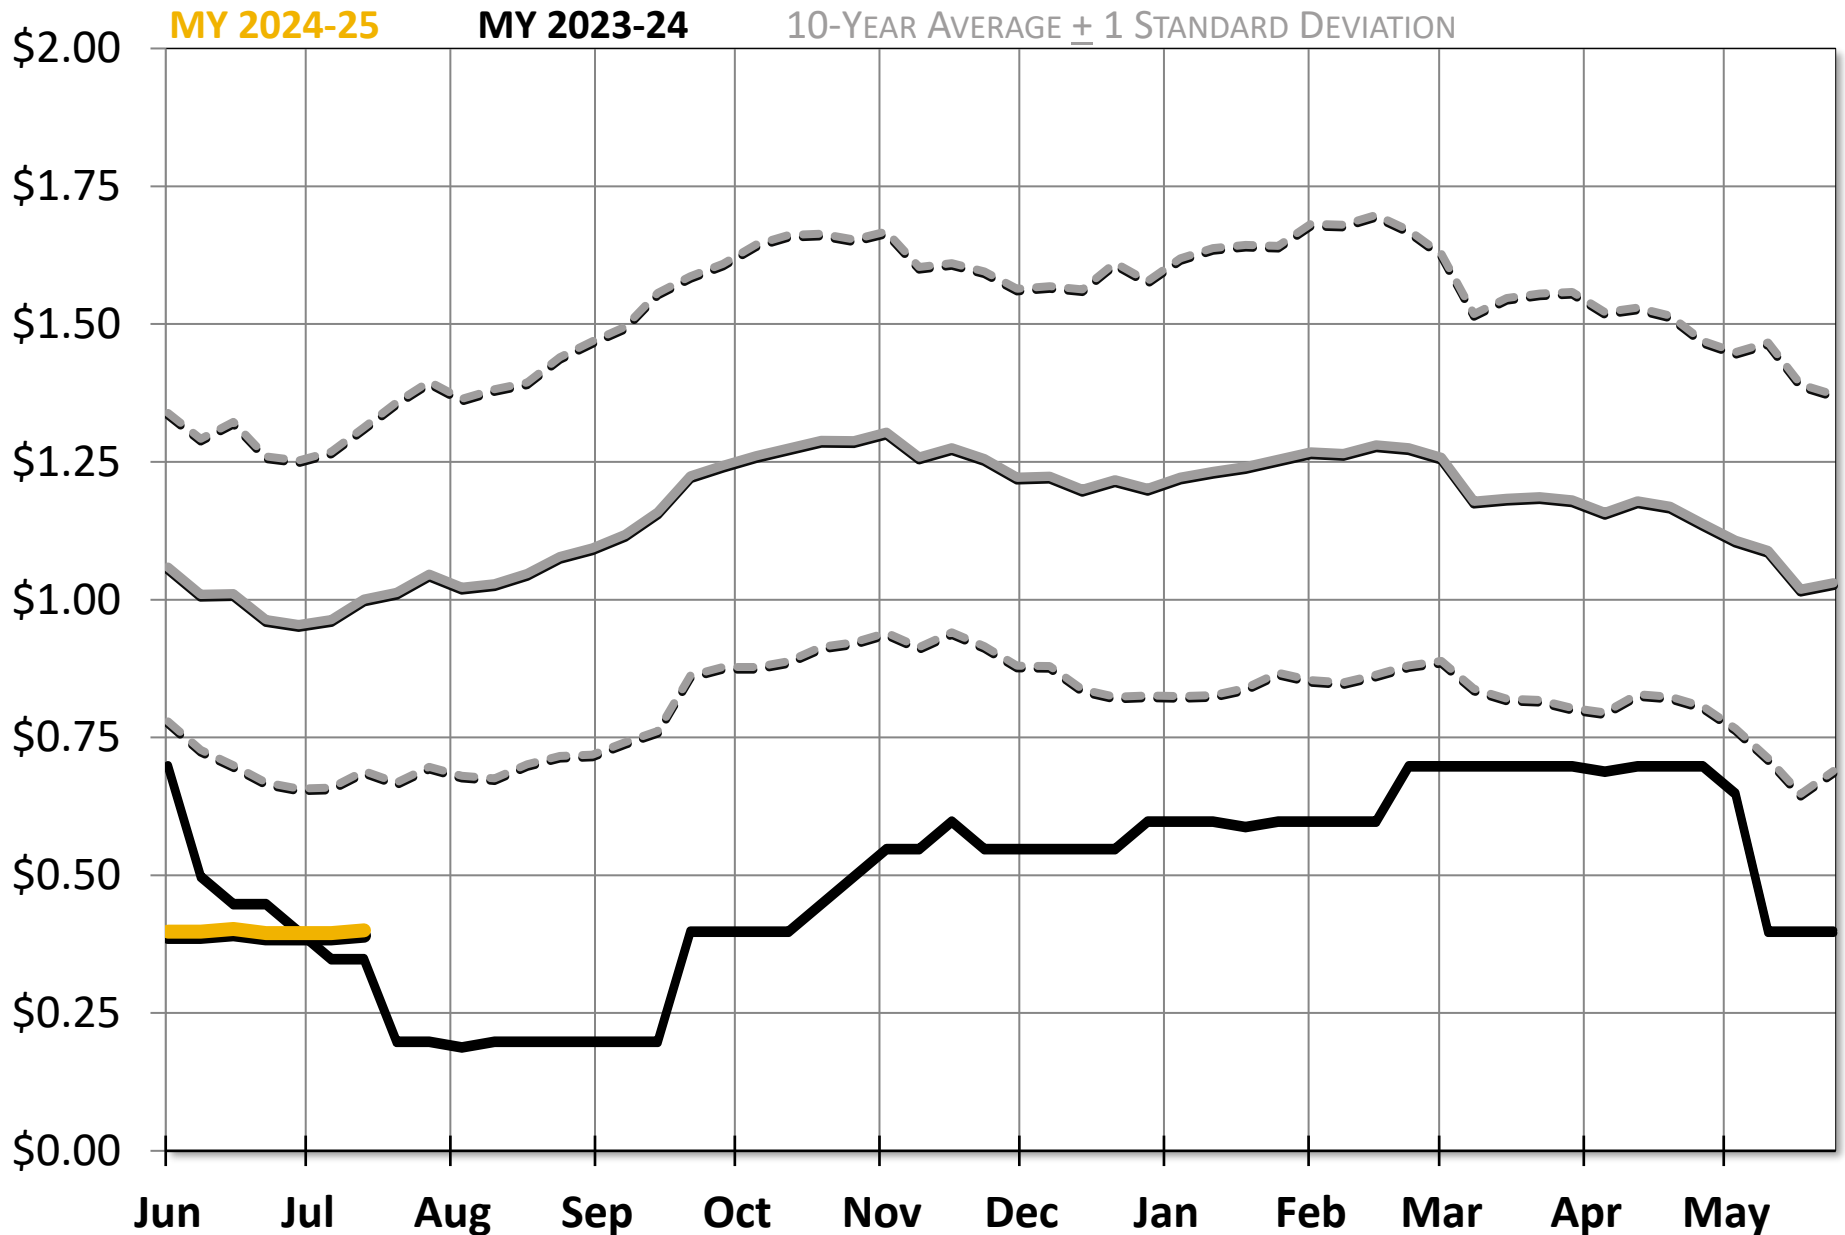

WEEKLY PORTLAND HARD RED WINTER 11.5% - KC FUTURES BASIS

Weekly Wednesday Close
Source: USDA-AMS