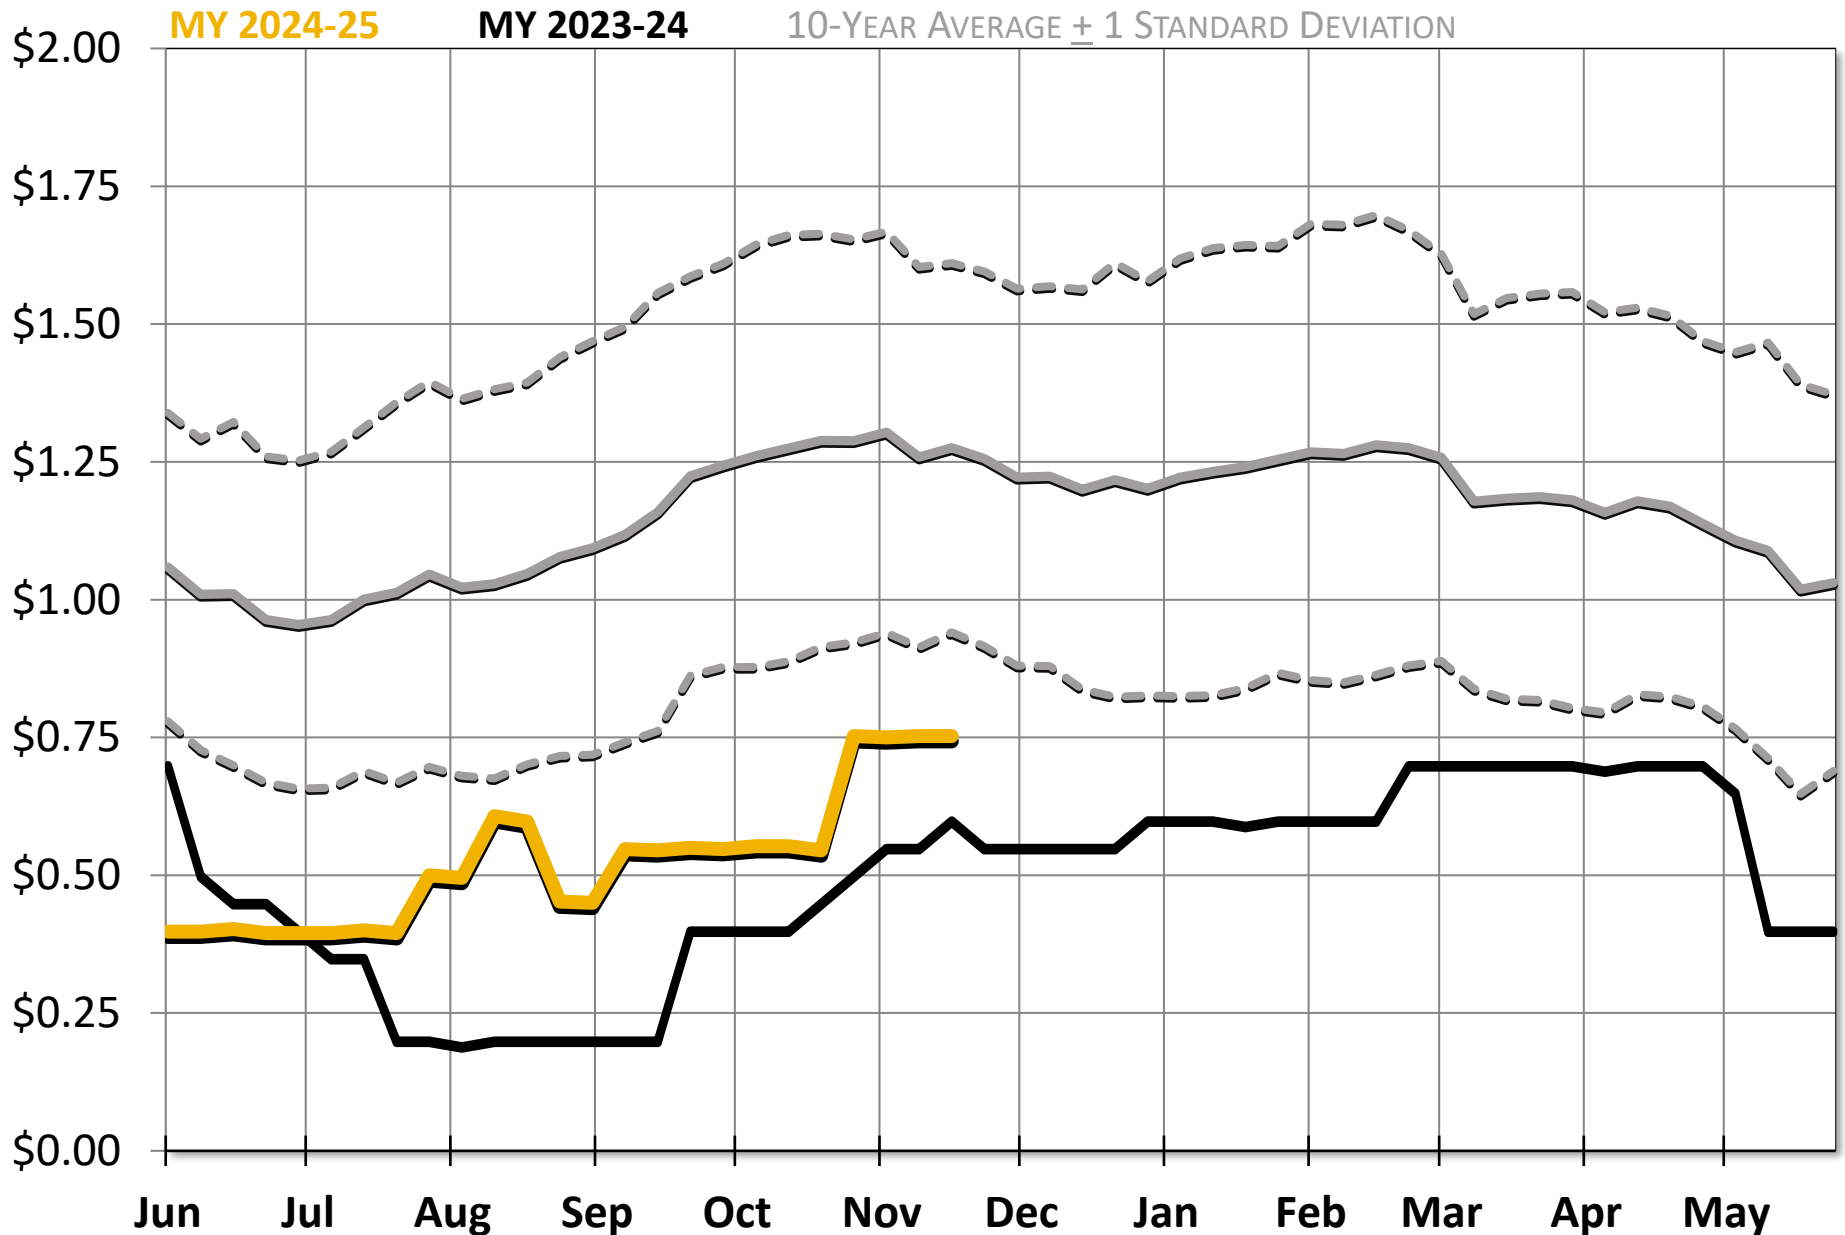

# WEEKLY PORTLAND HARD RED WINTER 11.5% - KC FUTURES BASIS

Weekly Wednesday Close  
Source: USDA-AMS