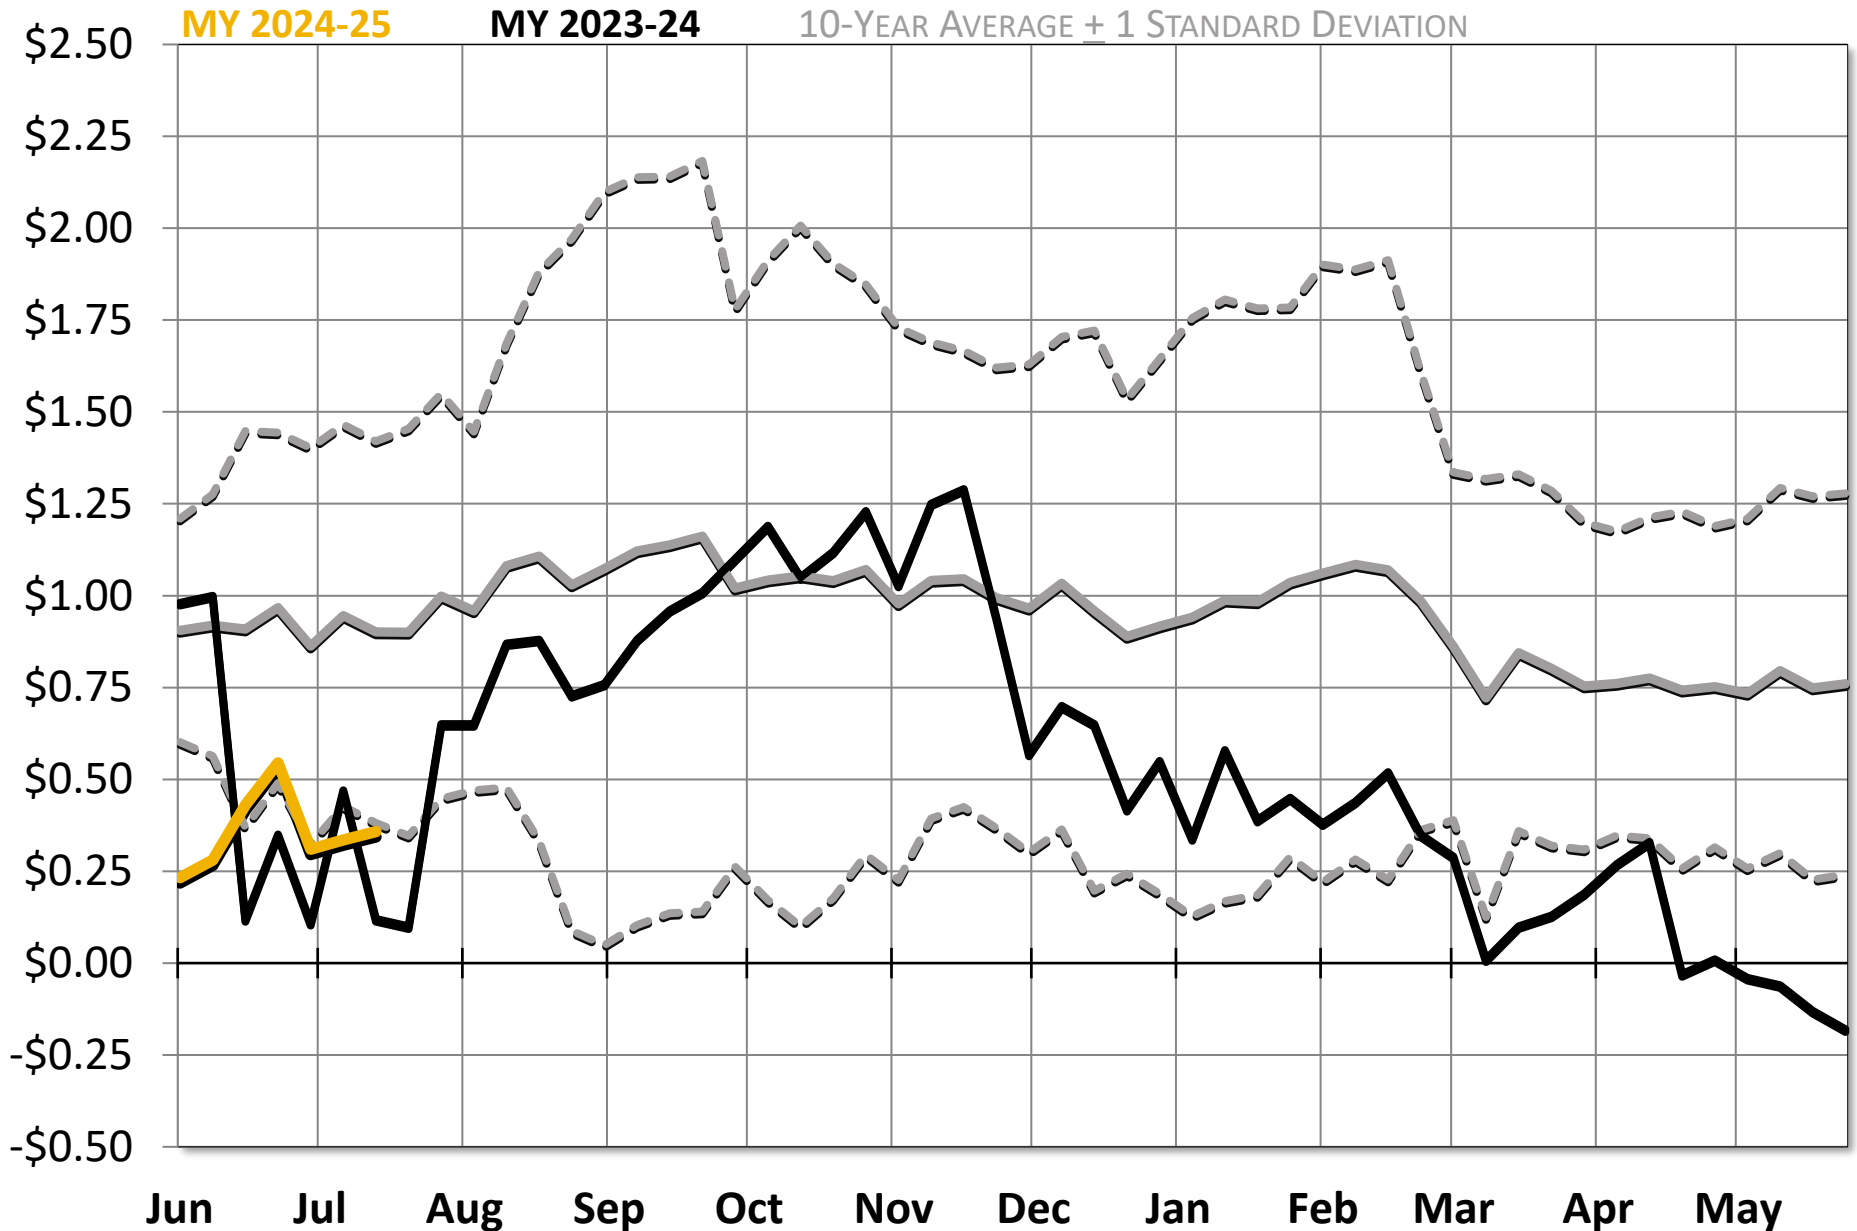

# WEEKLY PORTLAND WHITE WHEAT - CHICAGO FUTURES BASIS

Weekly Wednesday Close  
Source: USDA-AMS