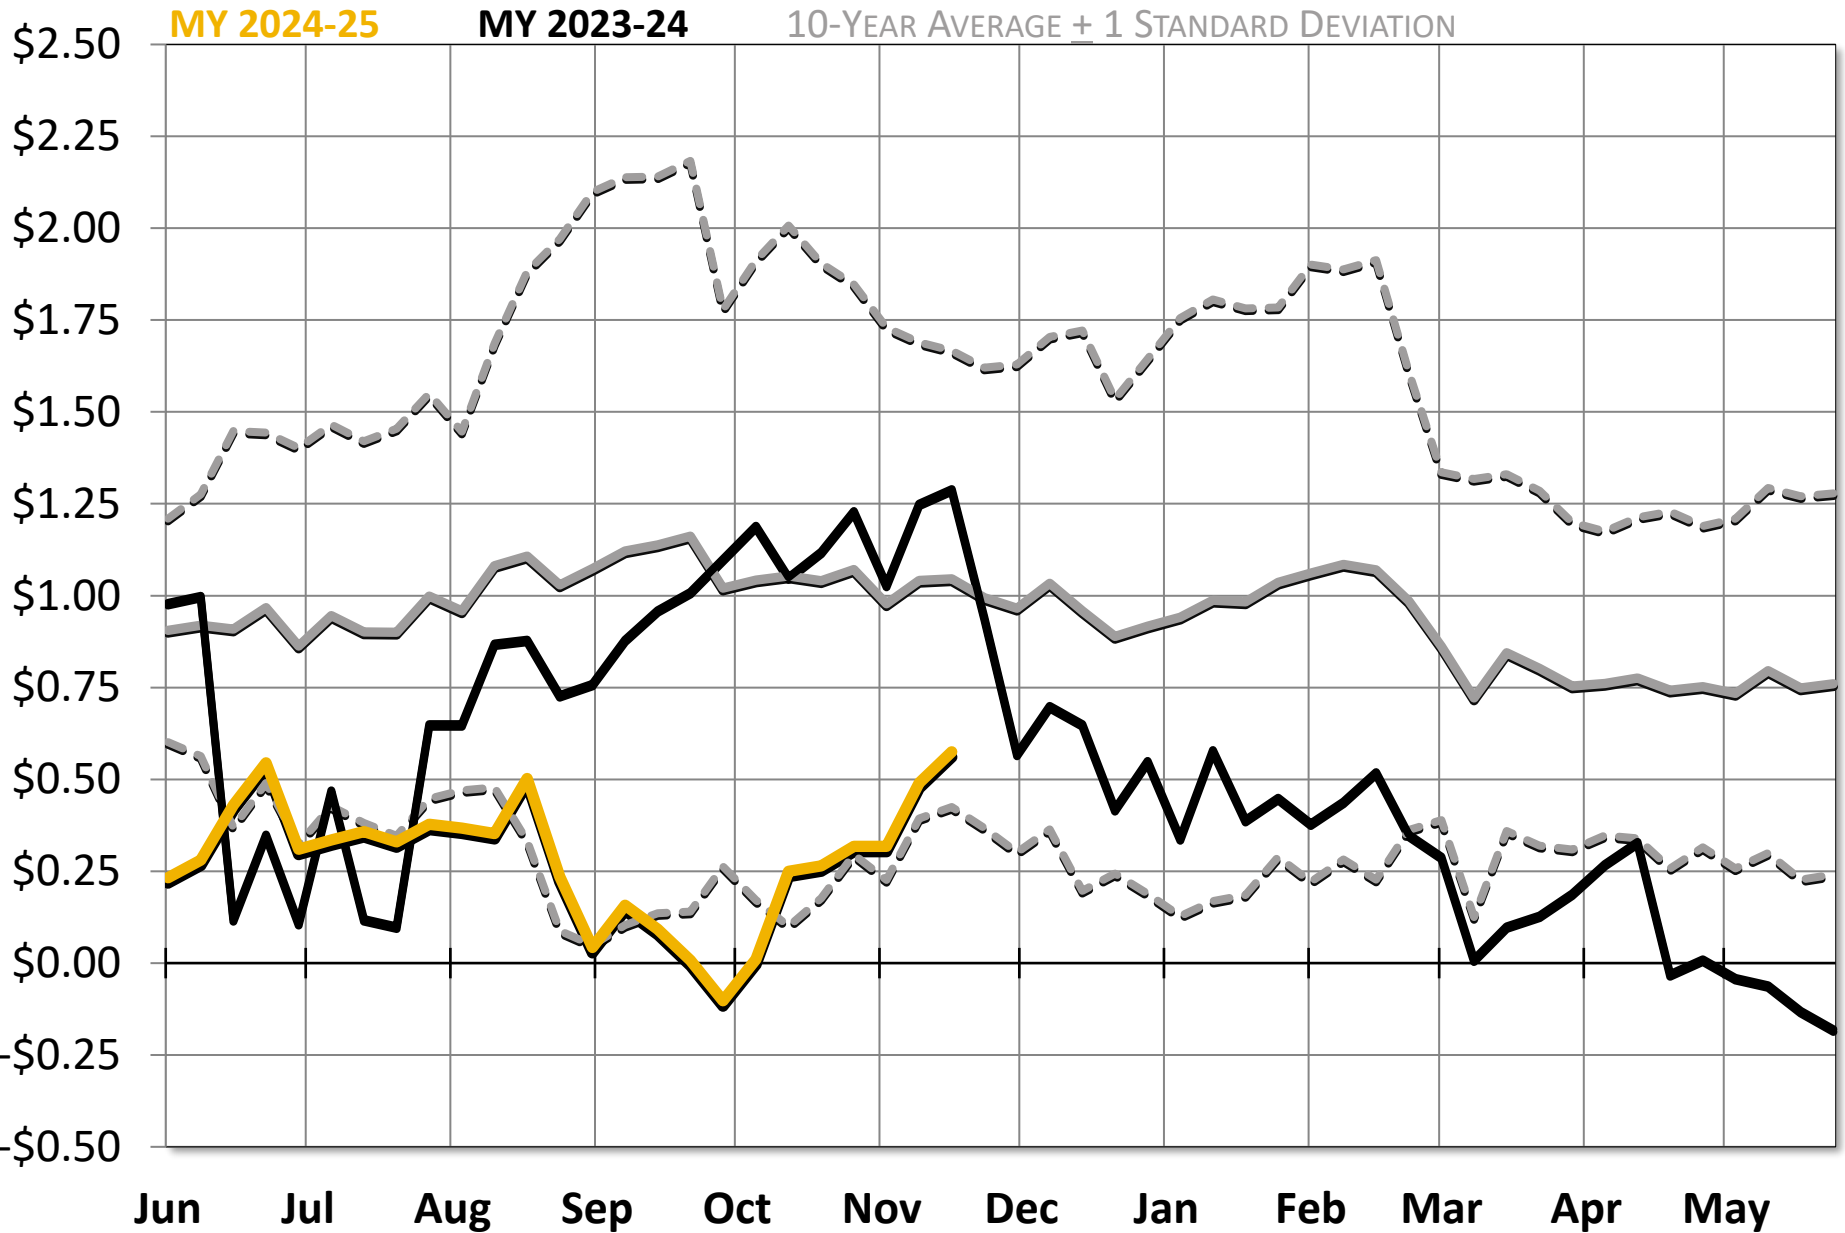

# WEEKLY PORTLAND WHITE WHEAT - CHICAGO FUTURES BASIS

Weekly Wednesday Close  
Source: USDA-AMS