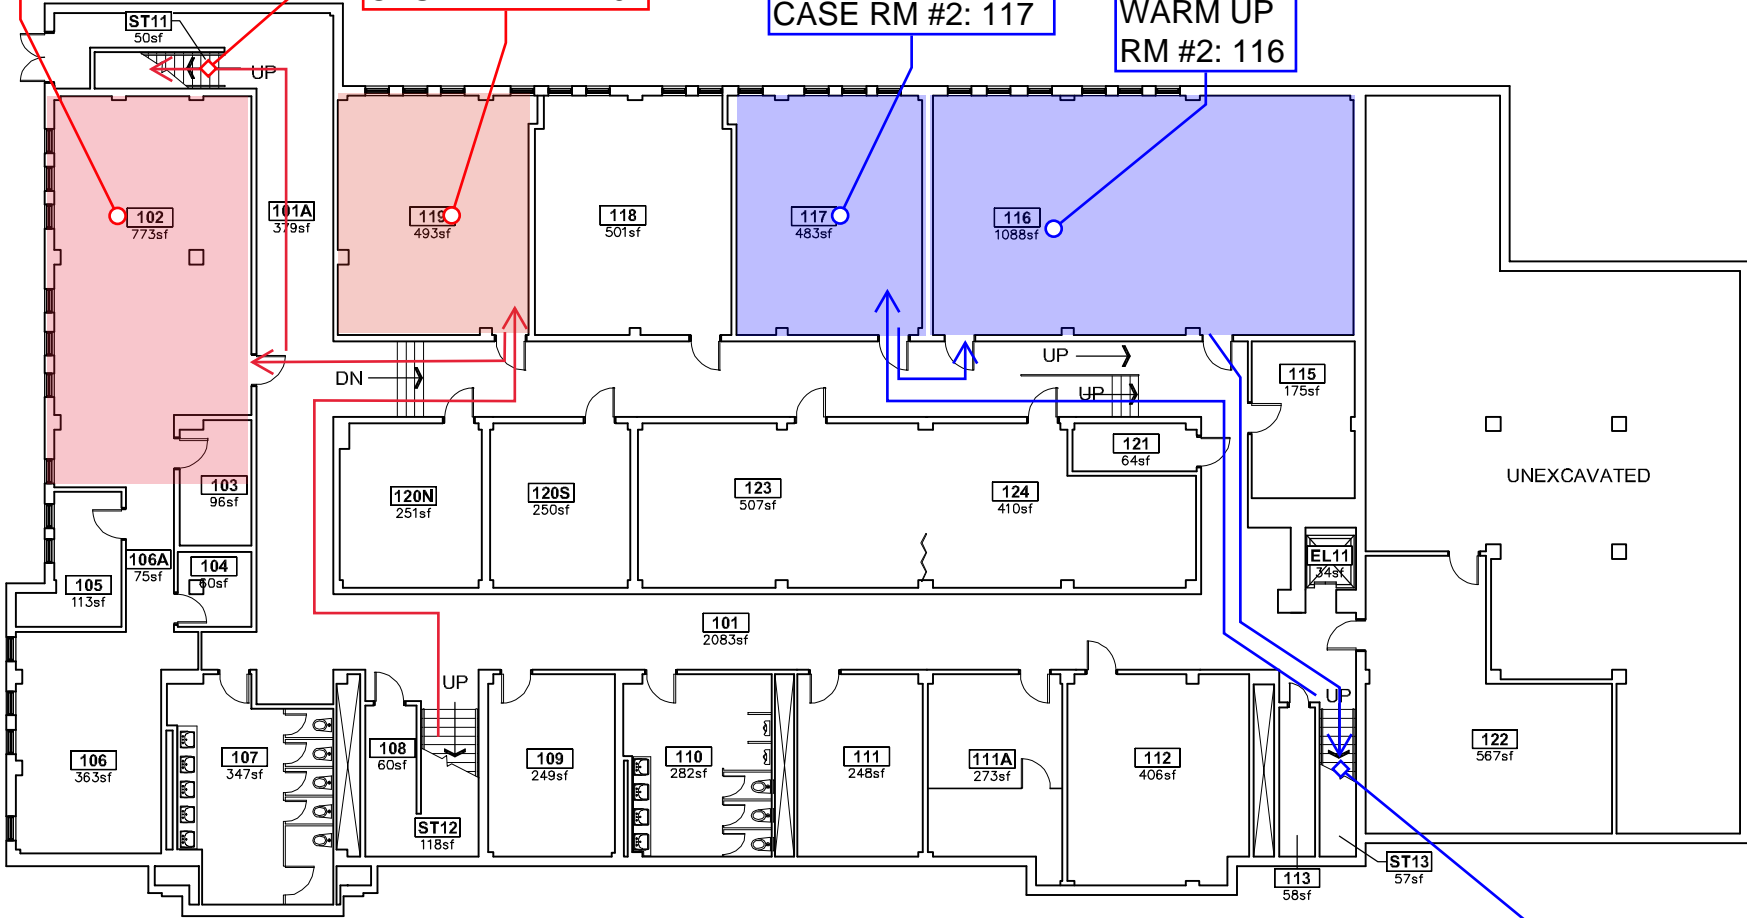

PERFORMANCE RM #1:
HADDOCK PERFORMANCE HALL

PERFORMANCE
RM #2: 216

ENTER THROUGH
NW DOORS

DOWN ONE FLOOR
TO CASE RM #1: 119

DOWN ONE FLOOR
TO CASE RM #2: 117

ENTER THROUGH
SW DOORS

HAMPTON MUSIC BUILDING - #026
SECOND FLOOR 03-31-2010

SCALE: 1"=20'-0"

UP ONE FLOOR TO
PERFORMANCE RM
#1: HADDOCK

WARM UP RM #1: 102

CASE RM #1: 119

CASE RM #2: 117

WARM UP
RM #2: 116

UP ONE FLOOR TO
PERFORMANCE
RM #2: 216

HAMPTON MUSIC BUILDING - #026
FIRST FLOOR 12-15-2009