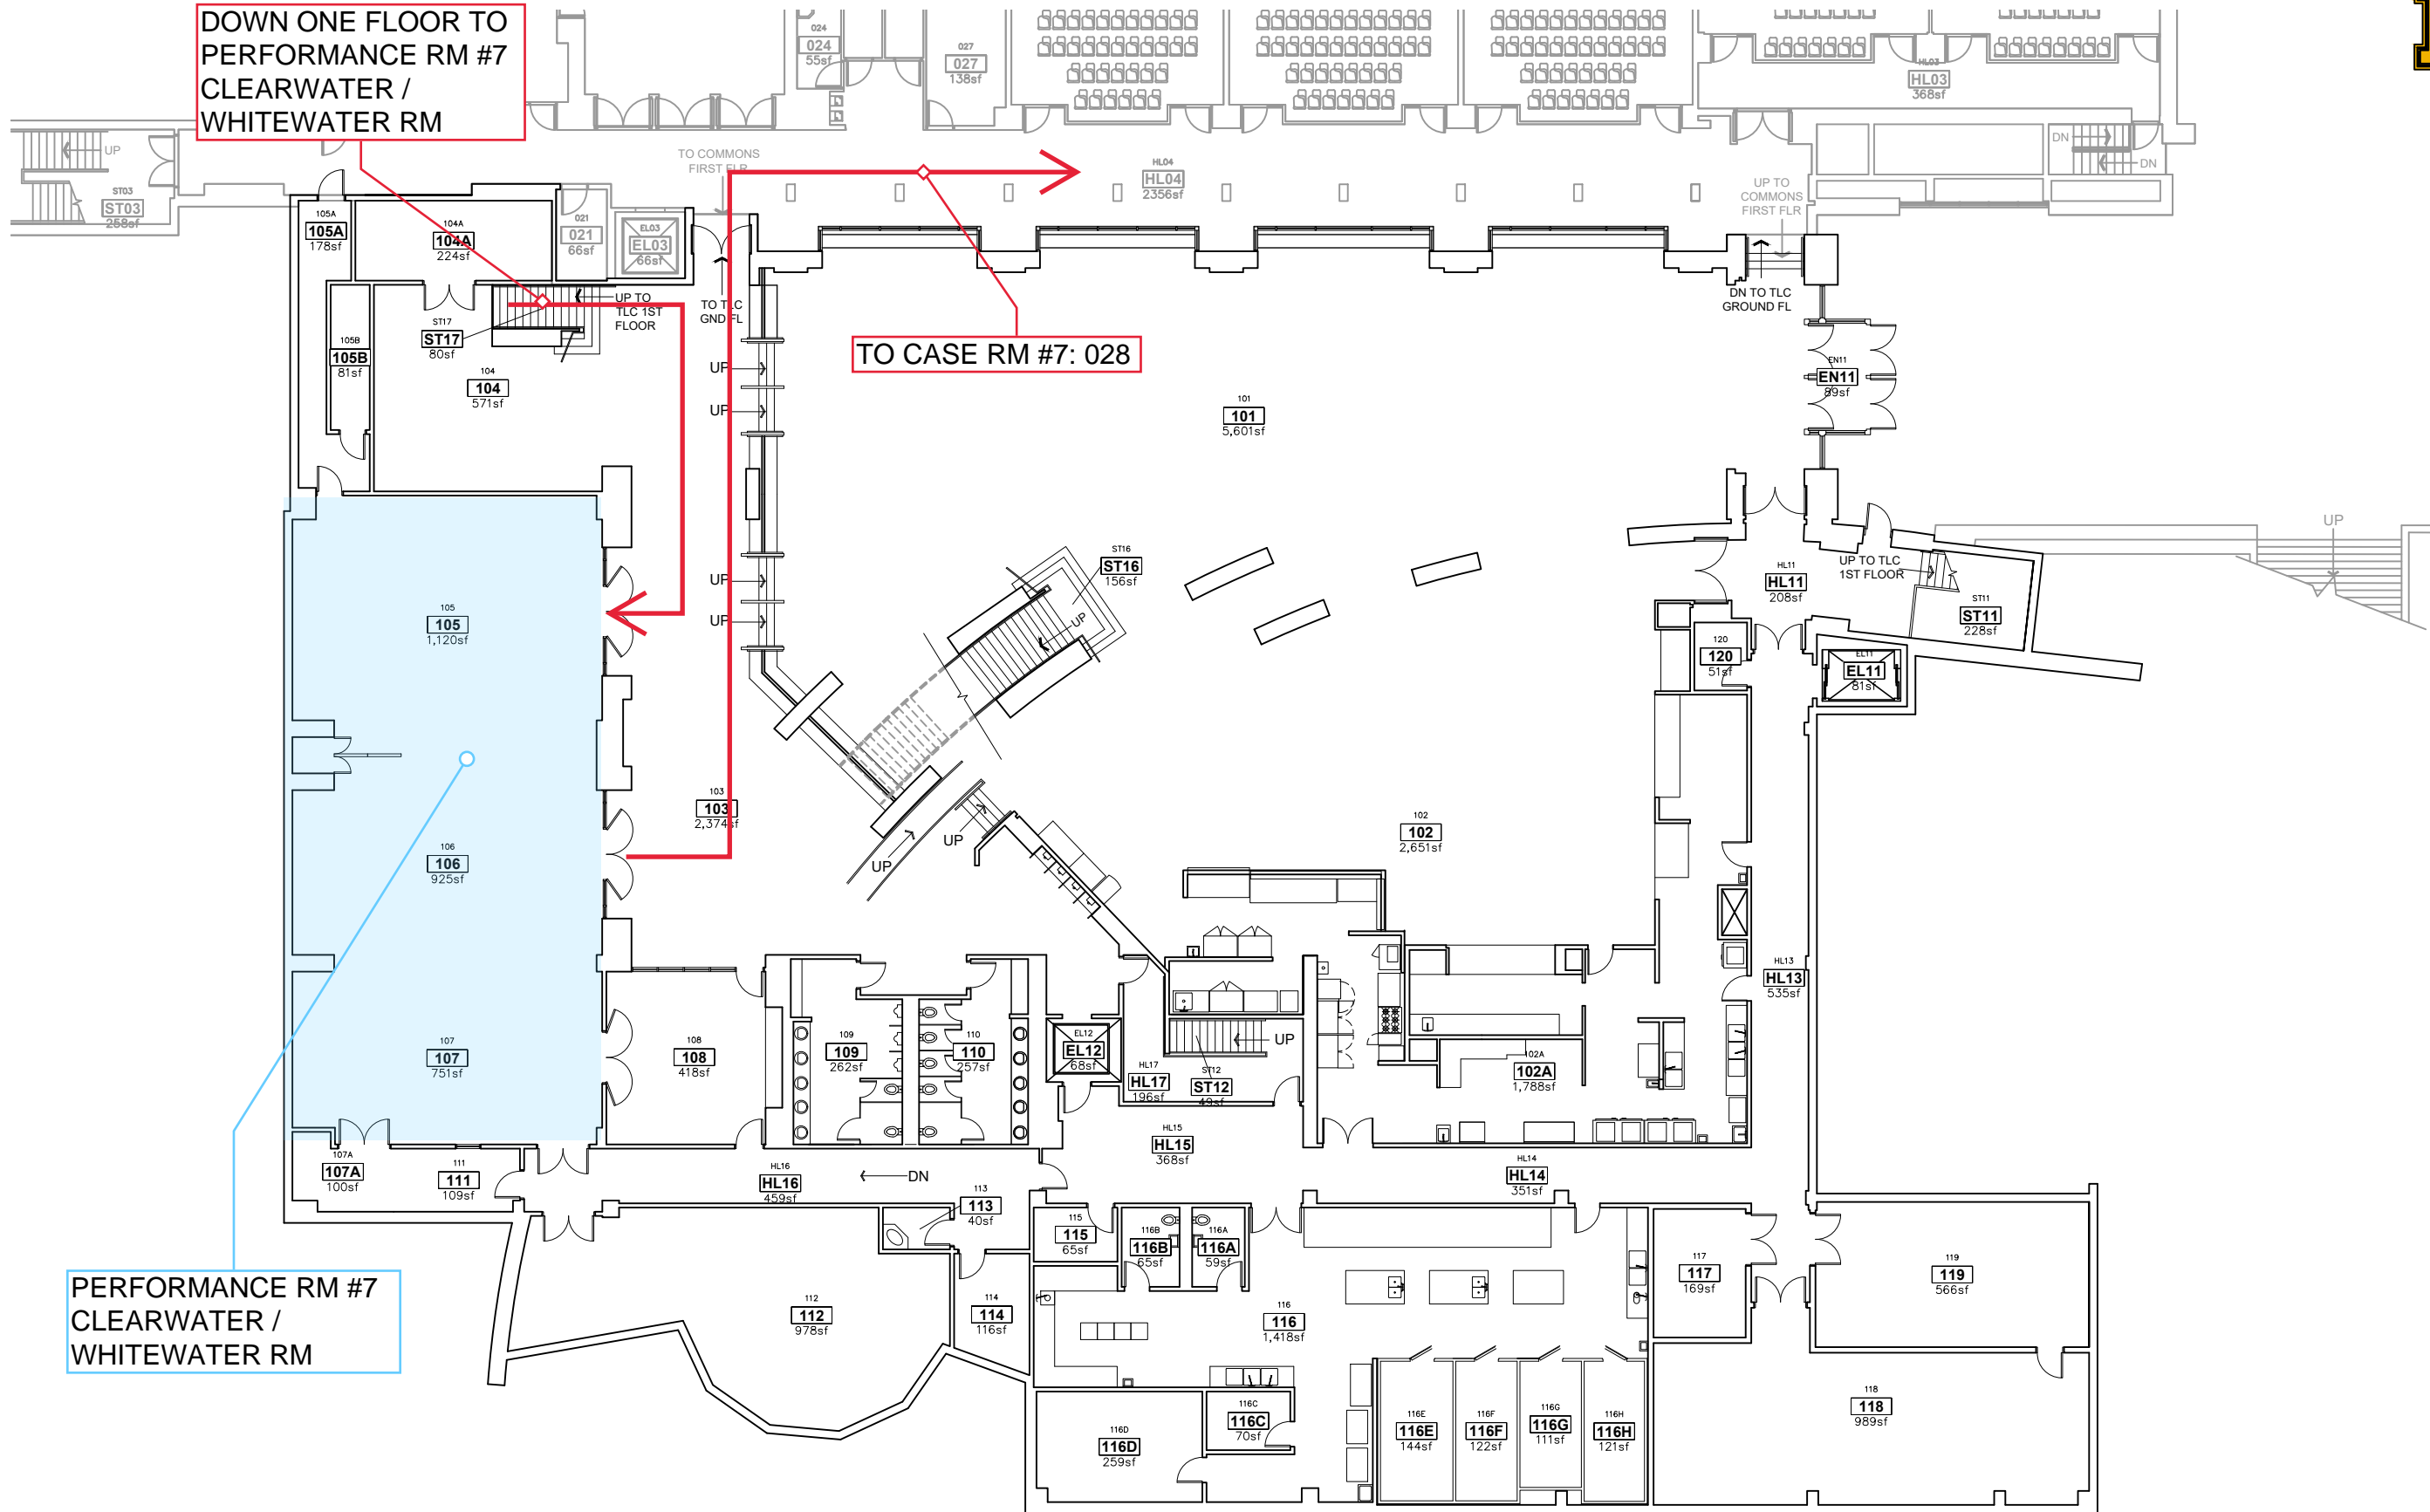

0 10'-0" 20'-0" 40'-0"  
SCALE: 1"=20'-0"

PERFORMANCE RM #7  
CLEARWATER /  
WHITEWATER RM