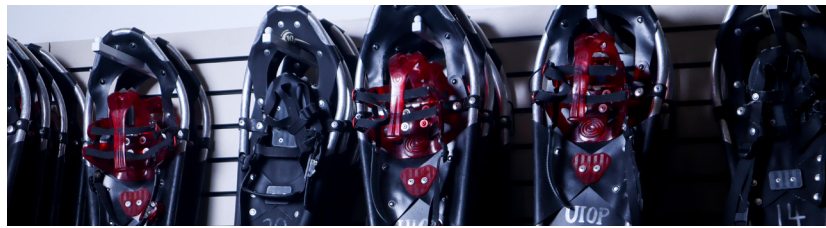

Rafts

NRS Expedition Series Self-Bailing Packages

	Student 2-Day Rate	Non-Student 2-Day Rate
10'6" Raft (4-5 persons)	$130	$160
12'6" Raft (4-5 persons)	$150	$180
14' Raft (6-8 persons) with fish frame (3 persons)	$170 $190	$200 $220
16' Raft (8-10 persons)	$200	$230

Packages include everything you need: boat, oars/frame/paddles, life jackets, pump, repair kit, throw rope.

Frames & Oars Only

Center or Stern Frames -Varying configurations	$70	$100
Cooler Frame	$40	$60
Fish Frame	$90	$110
3 Oars	$30	$40

Kayaks, Canoes & SUP Boards

Single Person Kayak Packages

White water - Fun, 2Fun, 4Fun Wave Sport - X, Y	$60	$90
Sit-on-top	$60	$90
Inflatable	$60	$90
Sea/ Touring	$60	$90

Two Person Kayak Packages

Inflatable	$70	$100
Sea/ Touring	$70	$100

Canoe Package

Old Town Discovery 174 (2 persons)	$40	$60

SUP Board Package

NRS Earl, Baron or Hydrus	$40	$60

Kayak Float Bags or Sprayskirt Only

	$5	$8

Packages include everything you need: boat, paddles, life jackets, pump, repair kit, throw rope, float bags and spray skirts.

Climbing Equipment

Ice Tools - Black Diamond	$18	$24
Helmets - Black Diamond	$7	$10
Ice Axe - Grivel or Black Diamond	$7	$10
Crampons - 12-point Grivel 2-F, G-10 or G-12		
We have a crampon for any boot	$7	$10
Mountaineering Boots - Koflach	$14	$20
Rock Shoes - La Sportiva	$7	$10
Climbing Harness - Black Diamond	$7	$10
Headlamp - with out batteries	$4	$6

Cold Water Clothing

	Student 2-Day Rate	Non-Student 2-Day Rate
Farmer John Wetsuit	$7	$10
Splash or Neoprene Jacket	$7	$10
Booties and Gloves	$7	$10

Life Jackets - Type III or V from Youth to XXXL

	$4	$6

Helmets - NRS

	$4	$6

Dry Bags - NRS 110L or 4 Small Bags

	$7	$10

Paco Pad

	$7	$10

Paddles

Raft or Canoe - Carlisle	$7	$10
Sea Kayak - Aquabound	$7	$10
Whitewater - Carlisle Magic	$7	$10

Throw Rope

	$5	$8

Raft Cargo Deck or Cargo Net

	$5	$8

Pumps - Wonder or 5" Barrel Pump

	$5	$8

Ammo Can 11" x 7" x 6"

	$5	$8

Accessories

12 NRS straps for rigging cargo	$7	$10
River Toilet System — Groover	$7	$10

Additional cooler pricing options located on back page.