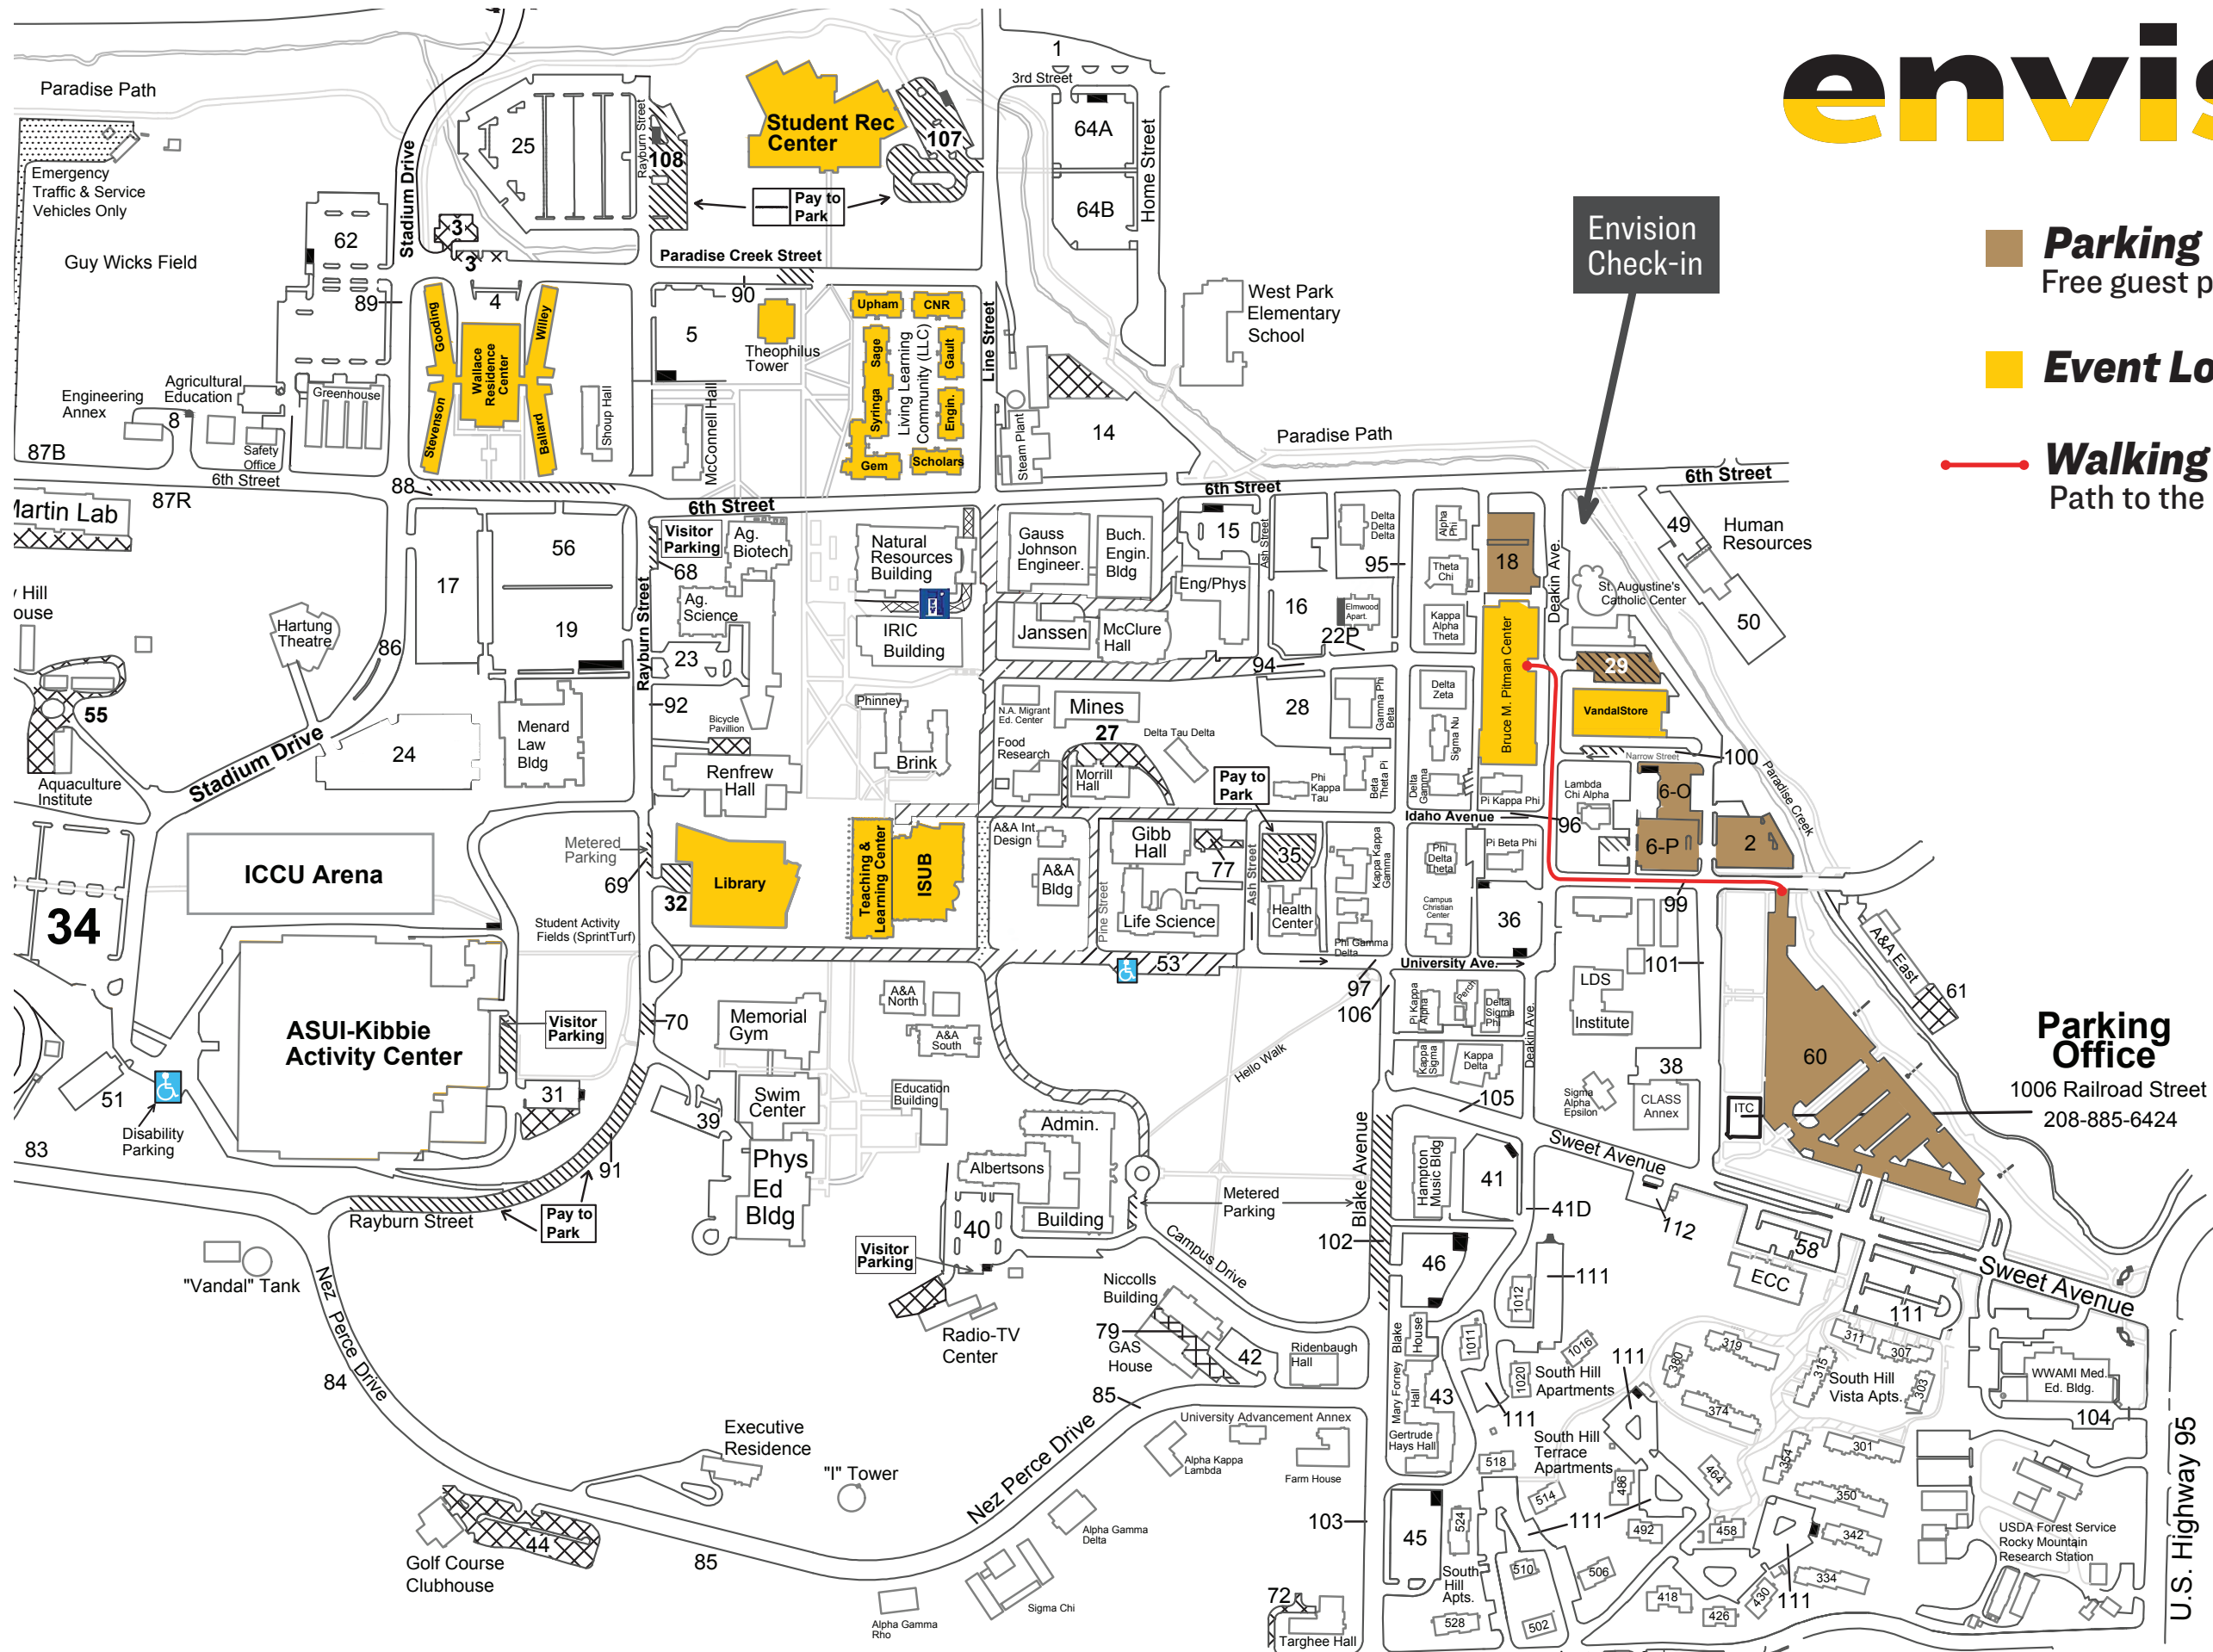

envision

Parking
Free guest parking in lot 60, 18, 29, 6 or 2.

Event Locations

Walking Route
Path to the Pitman Center

Parking Office
1006 Railroad Street
208-885-6424