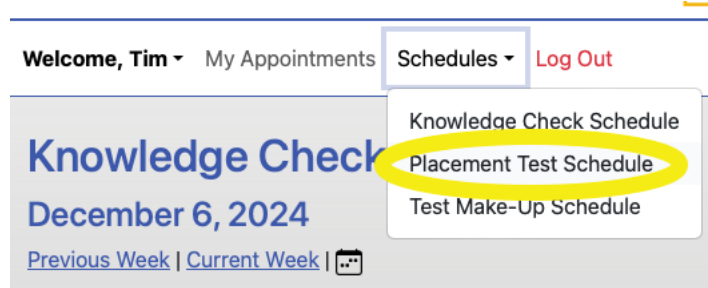

Registration instructions for Math Placement (ALEKS PPL) in the MAC

To make an appointment to take a math placement test
in the Math Assistance Center
(in Brink Hall, across from the ISUB)

Go to <https://mywco.com/uimac> and log in with your university account.

Use the drop down menu to make sure you are in the **Placement Test Schedule**

Click on the box for the time/day you want to schedule your test appointment.

Be sure to click on the Create Appointment button that appears on the popup window.