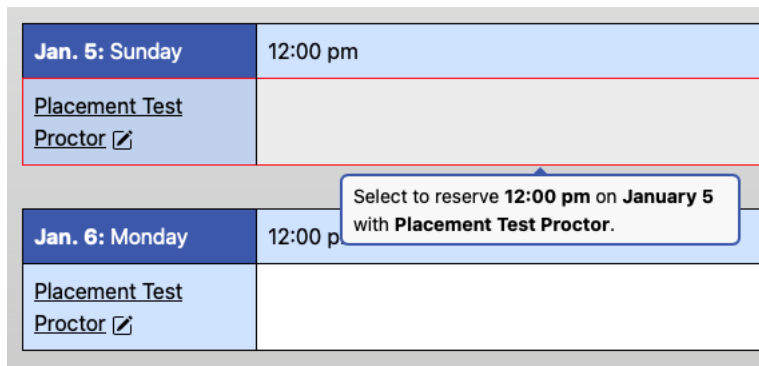

Registration instructions for Math Placement (ALEKS PPL) in the MAC

To make an appointment to take a math placement test
in the Math Assistance Center
(in Brink Hall, across from the ISUB)

Go to <https://mywco.com/uimac> and log in with your university account.

Use the drop down menu to make sure you are in the **Placement Test Schedule**

Click on the box for the time/day you want to schedule your test appointment.

Be sure to click on the Create Appointment button that appears on the popup window.